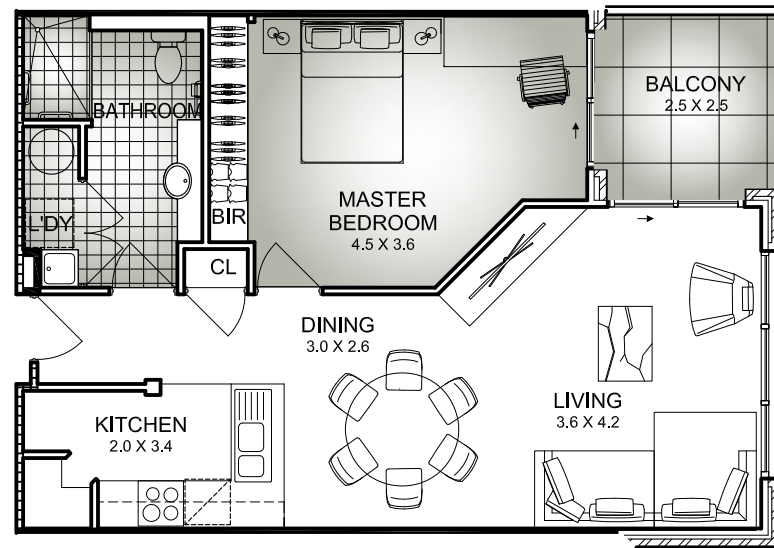

PROSPECT HILL
VILLAGE
CAMBERWELL

APARTMENT 202

64 m²

+

BALCONY 6.2 m²

SCALE 1 TO 100