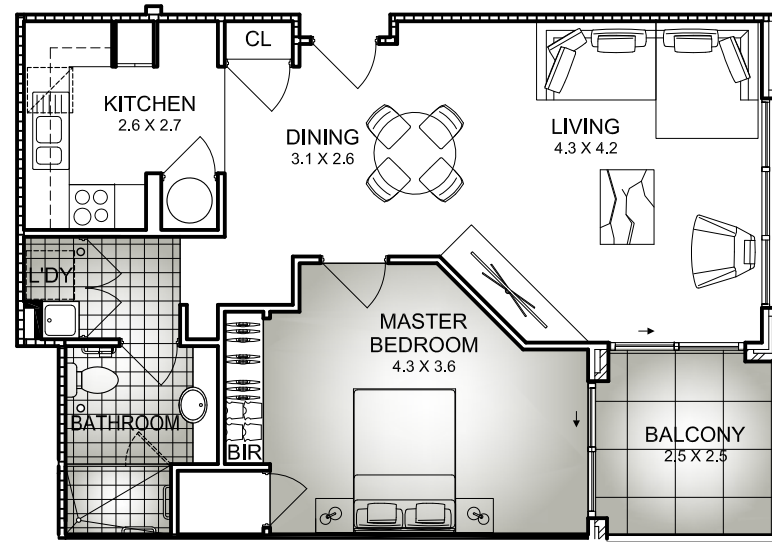

PROSPECT HILL
VILLAGE
CAMBERWELL

APARTMENT 110

62 m²

+

BALCONY 6.2 m²

SCALE 1 TO 100