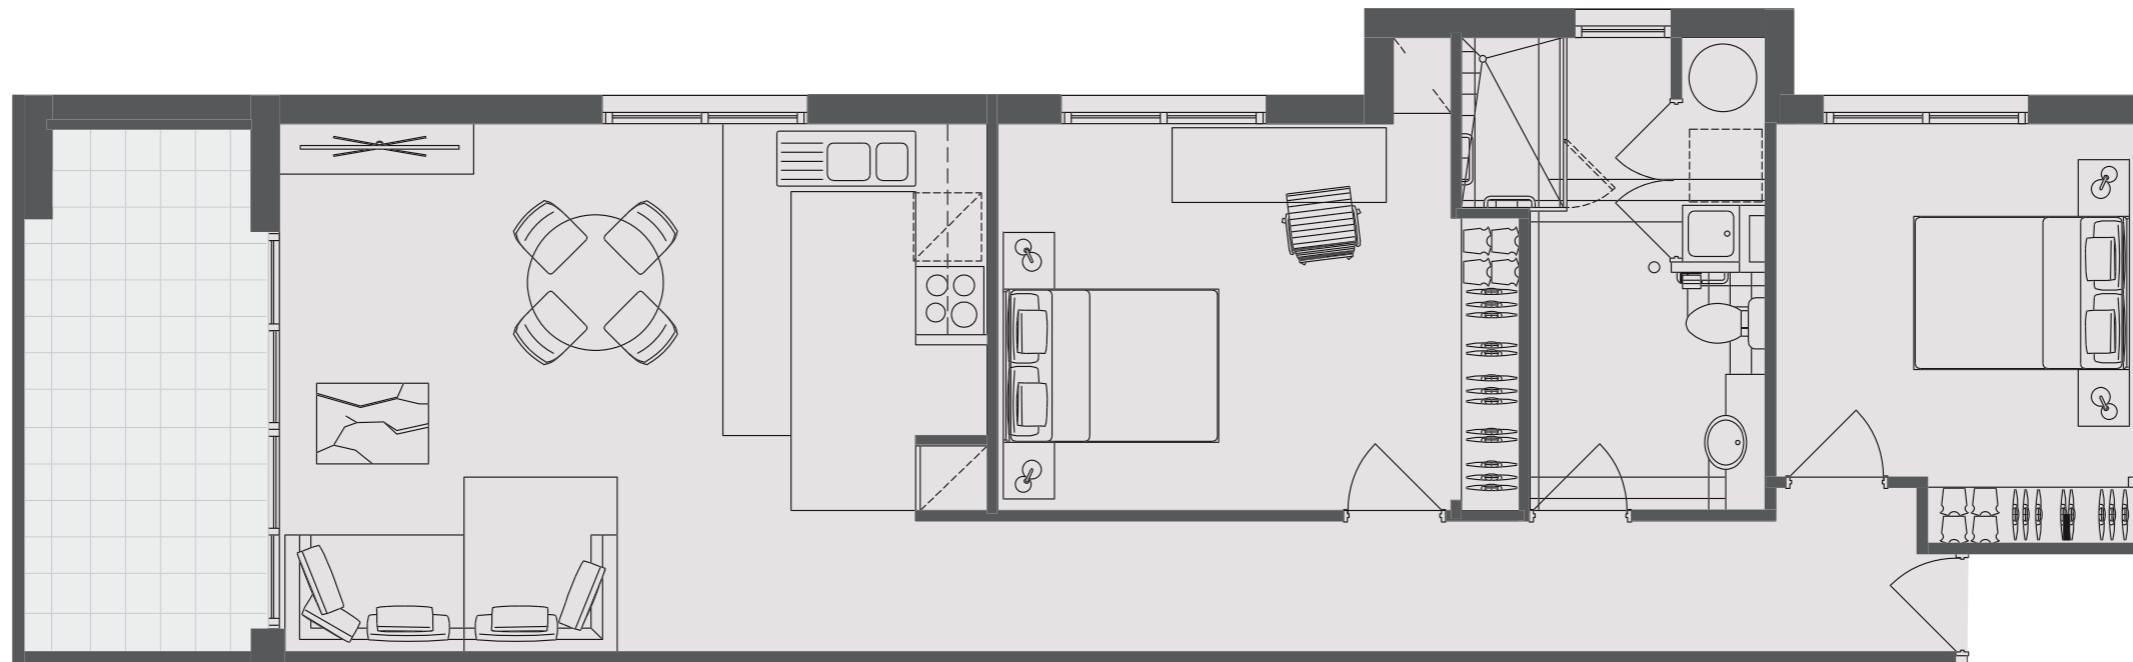

## Apt. 104

Two bedroom, two bathroom, powder room + study

NORTH

Internal area .....84.0 sqm  
Terrace area ..... 9.6 sqm  
Total area ..... 93.6 sqm

0m

Scale 1:175

5m