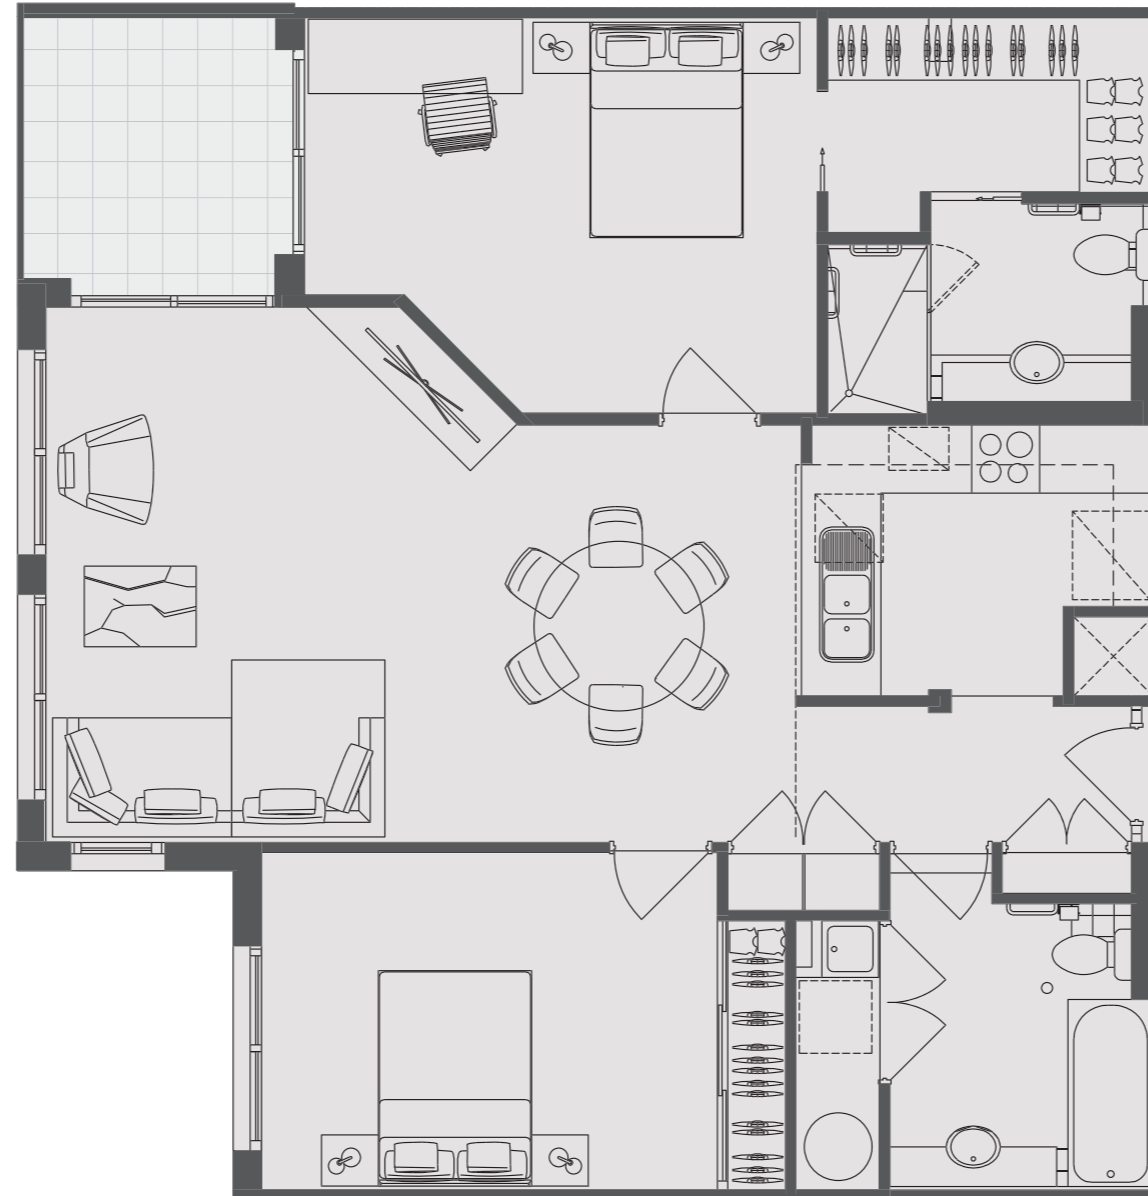

PROSPECT HILL
CAMBERWELL

Apt. 122

Two bedroom, two bathroom, powder room + study

NORTH
←

Internal area94.0 sqm
Terrace area5.5 sqm
Total area 99.5 sqm

0m Scale 1:175 5m