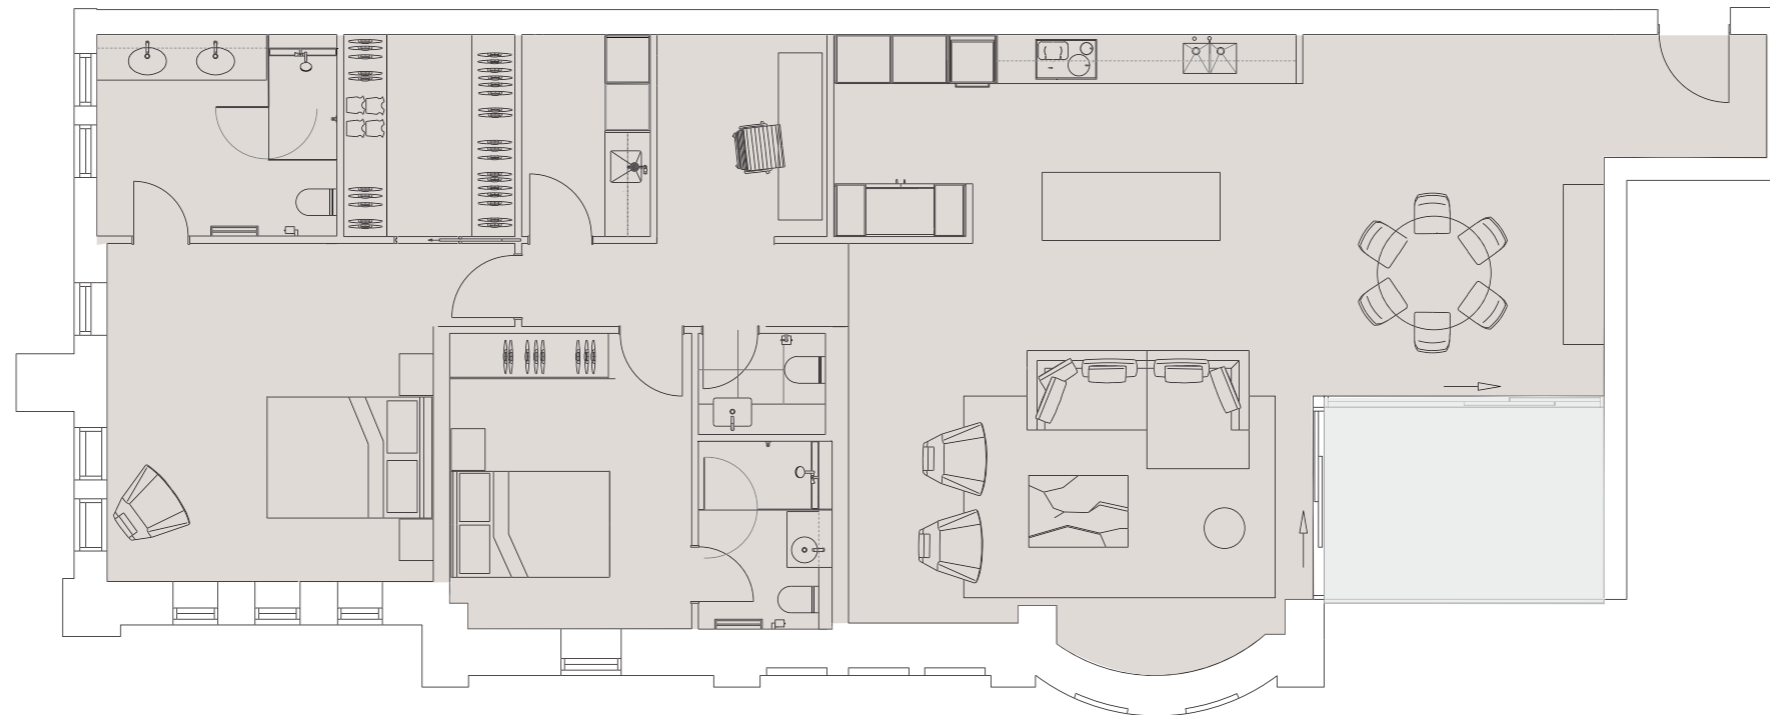

PROSPECT HILL
CAMBERWELL

Apt. Masonic 101

Two bedroom, two bathroom, powder room + study

NORTH WEST

Internal area 164.2 sqm
Terrace area 9.8 sqm
Total area 174.0 sqm

0m Scale 1:100 5m